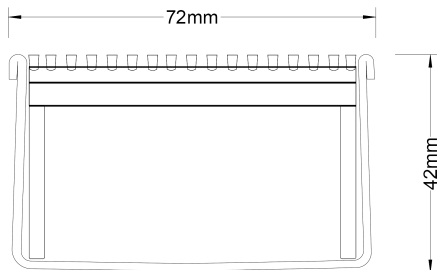

Channel Width	72mm
Channel Depth	42mm
Length(s)	900mm 1000mm 1200mm 1500mm 1800mm 1900mm 2000mm
Outlet Size	DN50

Grates longer than 1500mm supplied in sections. Tile Inserts longer than 1200mm supplied in sections. Channels over 3000mm supplied in sections with joiner. +/-2mm tolerance on dimensions.