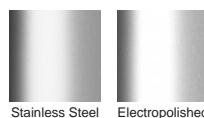

Lengths over 3000mm available on request.

Please be aware that depending on the installation environment, for a pool installation or close to a surf beach, you may need to have your stainless steel grates electropolished.

STORMTECH COLOUR FINISHES

Electroplate finishes subject to natural variation with time and local environment. Factors such as pools/surf beaches may require electropolishing. Contact us for suitability.